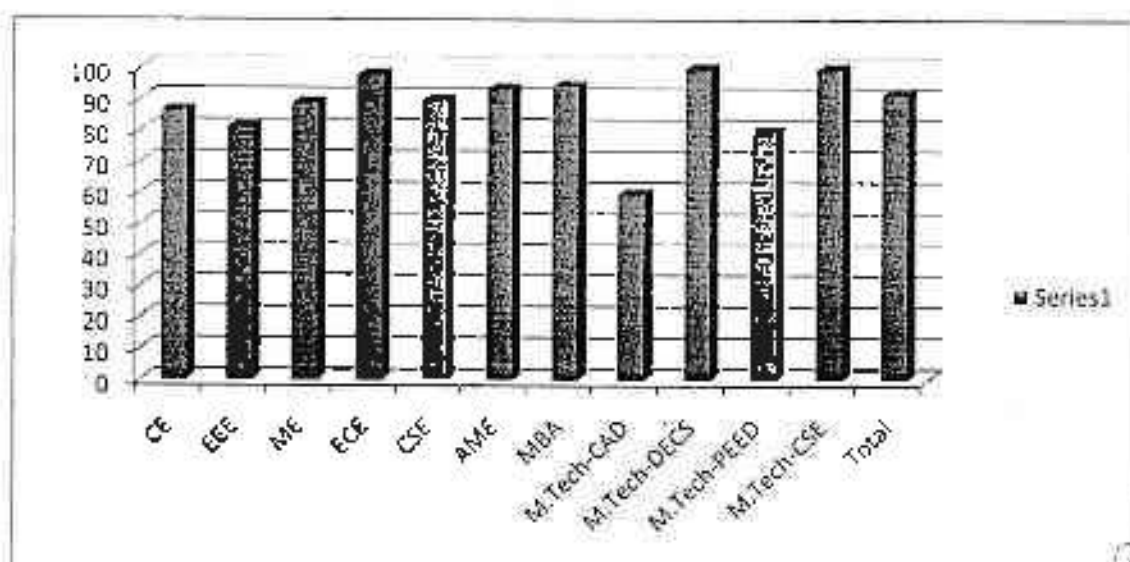

ESWAR COLLEGE OF ENGINEERING

BRANCH WISE Pass percentage

ANNUAL Result Analysis (A.Y:2020-21)

Name of the Branch	NO APPEARED	NO PASSED	PASS %
CE	52	45	87
EEE	16	13	81
ME	27	24	89
ECE	103	101	98
CSE	50	45	90
AME	31	29	94
MBA	54	51	94
M.Tech-CAD	5	3	60
M.Tech-DECS	3	3	100
M.Tech-PEED	10	8	80
M.Tech-CSE	2	2	100
Total	353	324	92